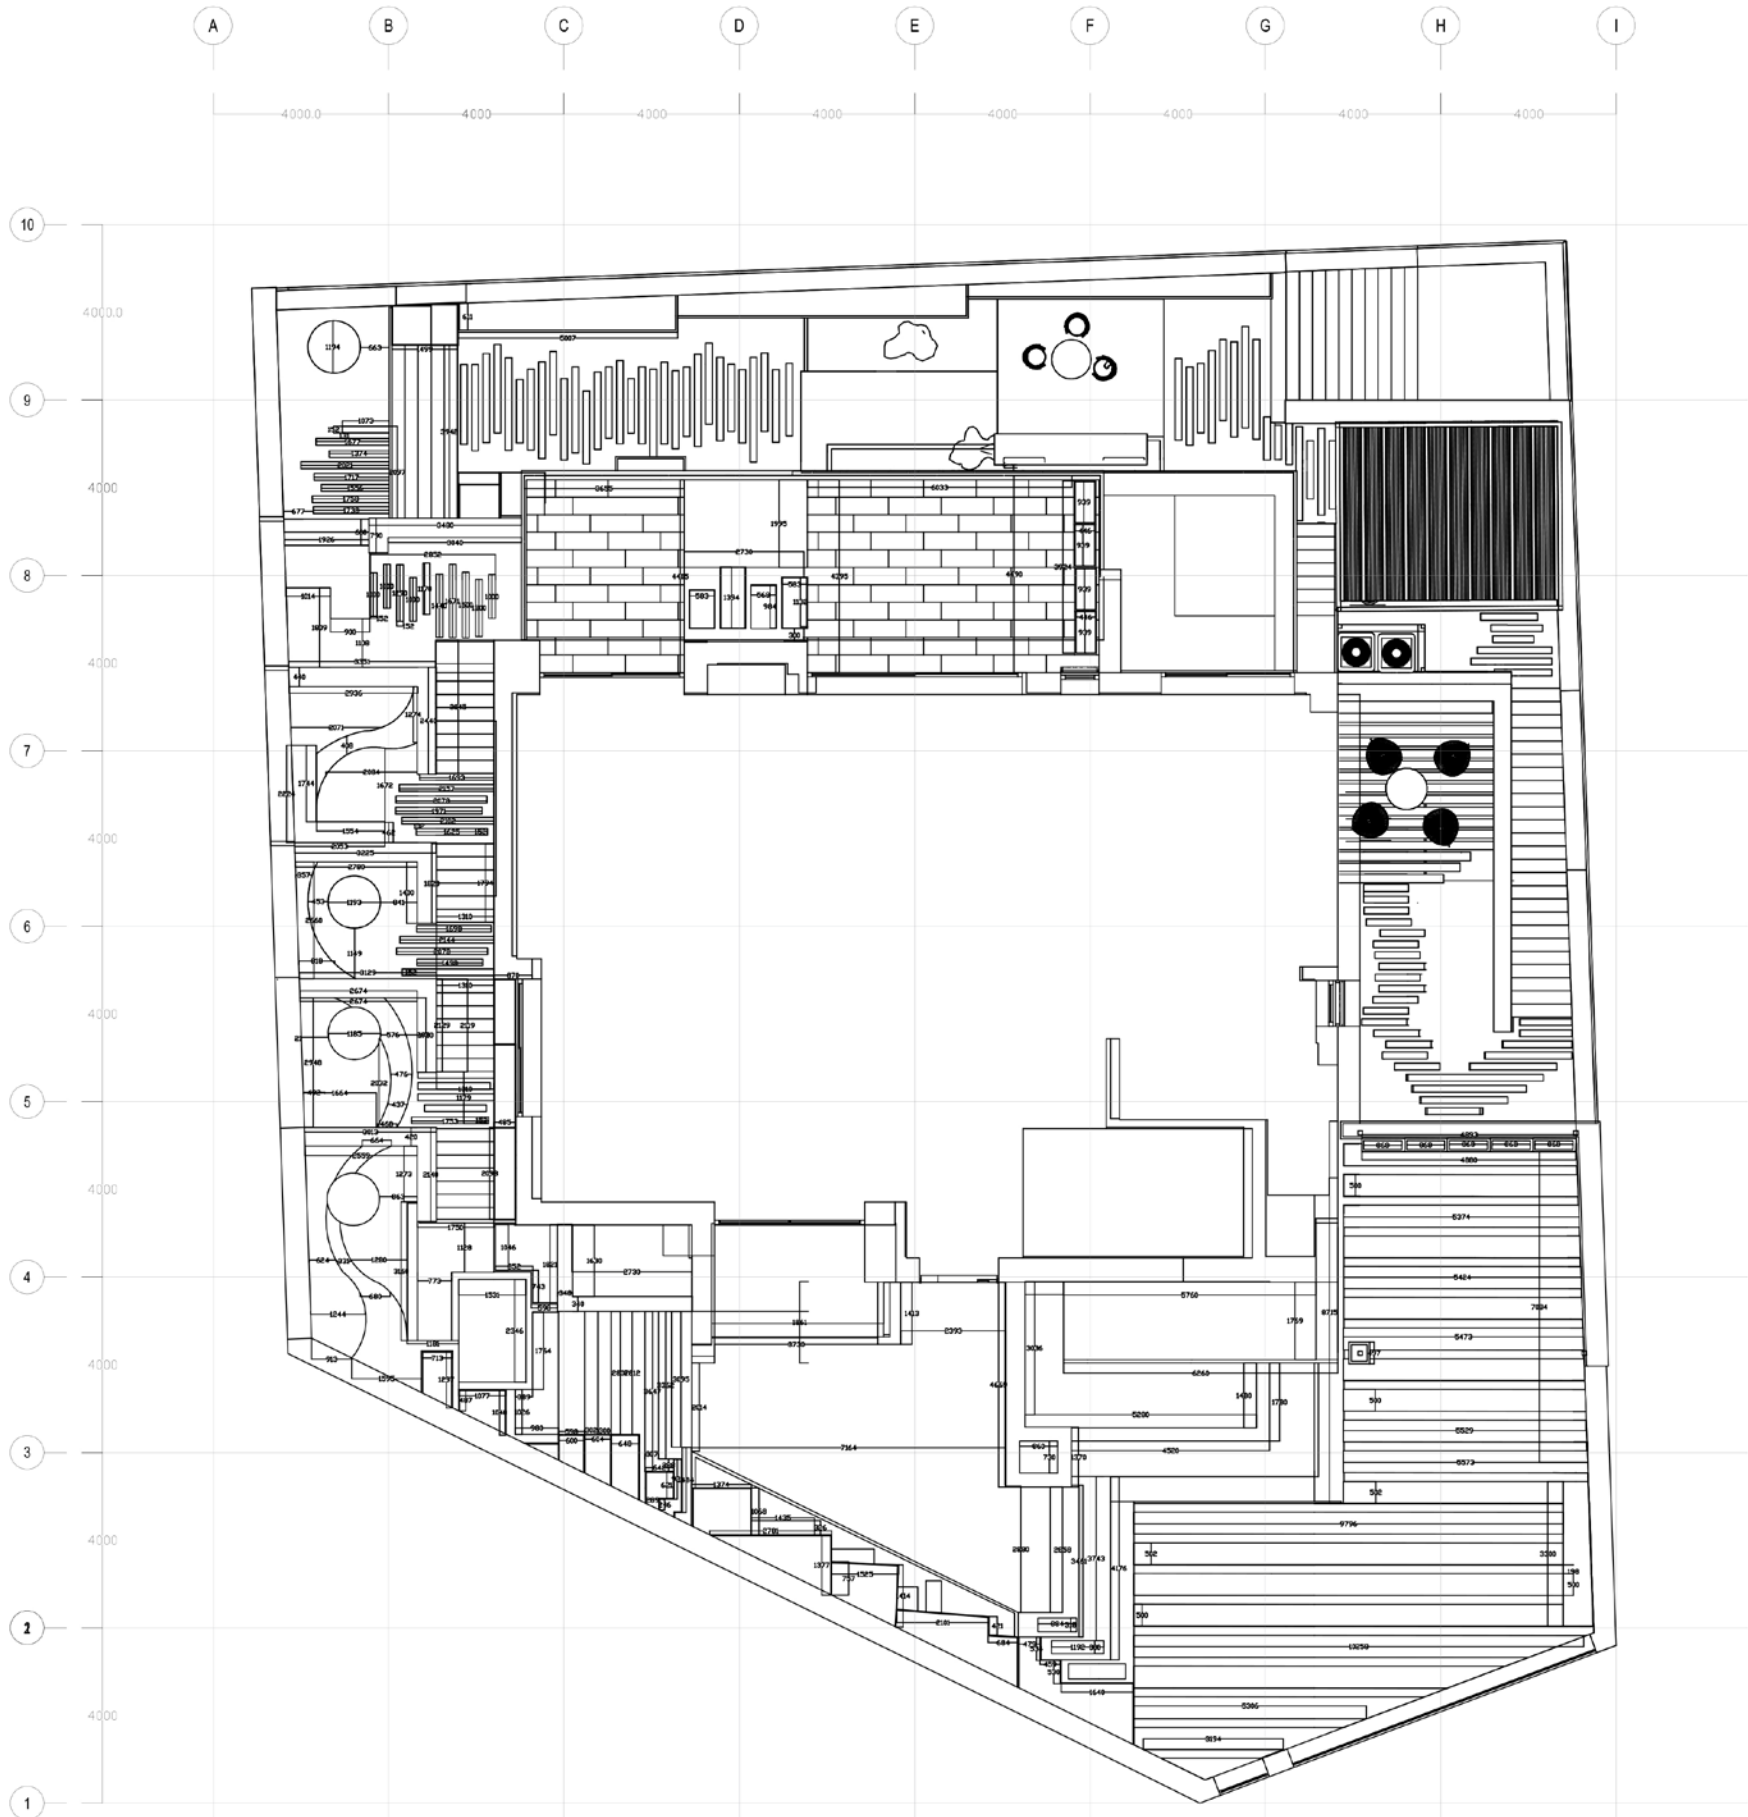

**P R O J E C T I D - 1 0 1**

L A N D S C A P E D E S I G N P A C K A G E  
**S C A P E I D**

SAMPLE DELIVERY

O C T 2 0 2 0 2 4

# 2D DESIGN PLAN (SAMPLE)

**Notes:**

1. THE COPYRIGHT OF THIS DRAWING IS VESTED IN Youspreadsheet AND IT MAY NOT BE REPRODUCED IN WHOLE OR PART OR USED FOR THE MANUFACTURE OF ANY ARTICLE WITHOUT THE EXPRESS PERMISSION OF THE COPYRIGHT HOLDERS.
2. WORK TO FIGURED DIMENSIONS ONLY.
3. THIS DRAWING IS TO BE READ IN CONJUNCTION WITH ALL RELEVANT ARCHITECTS, SERVICE ENGINEERS AND Youspreadsheet DRAWINGS AND SPECIFICATIONS.

REV:	DESCRIPTION:	BY:	DATE:
STATUS: LANDSCAPE DETAIL			
CLIENT:			
ARCHITECT:			
SITE:			
TITLE: Dimension Plan - Ground Level			
SCALE AT A2: 1:100	DATE: 05/09/13	DRAWN: ME	CHECKED: IA
PROJECT NO: 586	DRAWING NO: A2/248	REVISION: A	